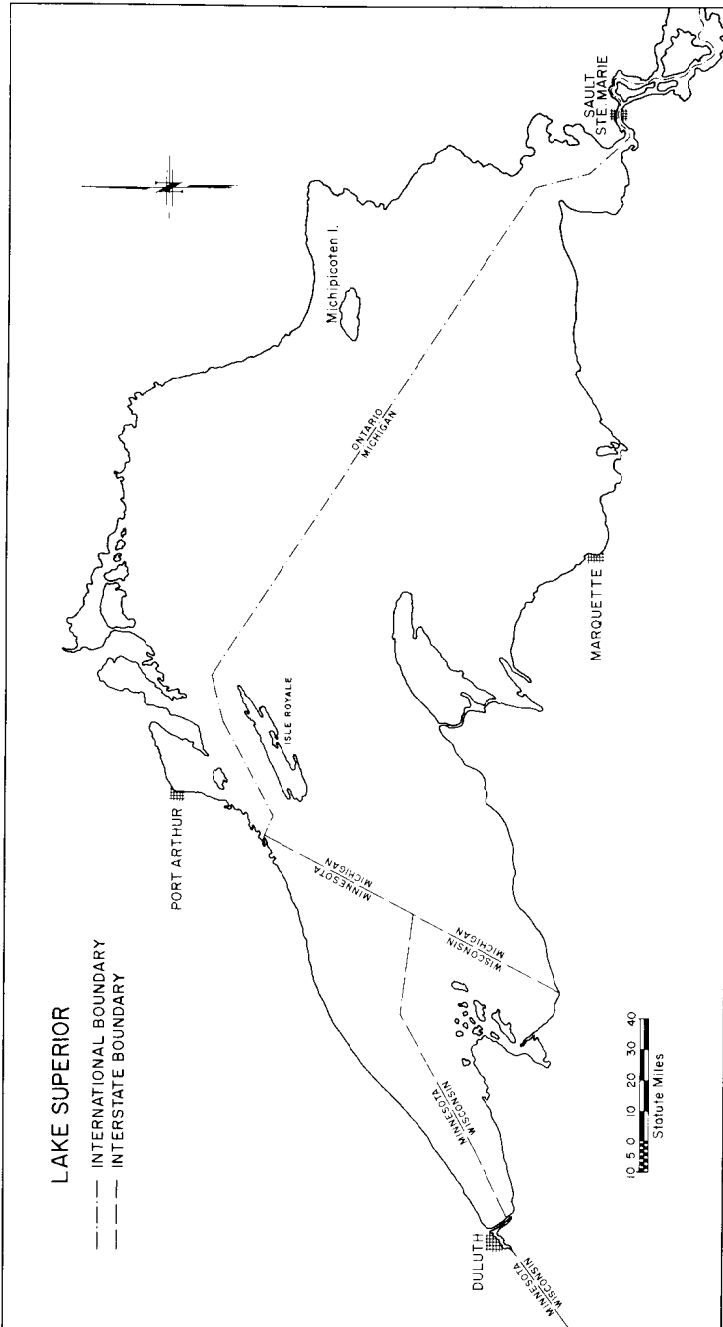

LAKE SUPERIOR

Returns include catches from the North Channel (Lake Huron) west of Thessalon River, 1867-1870.